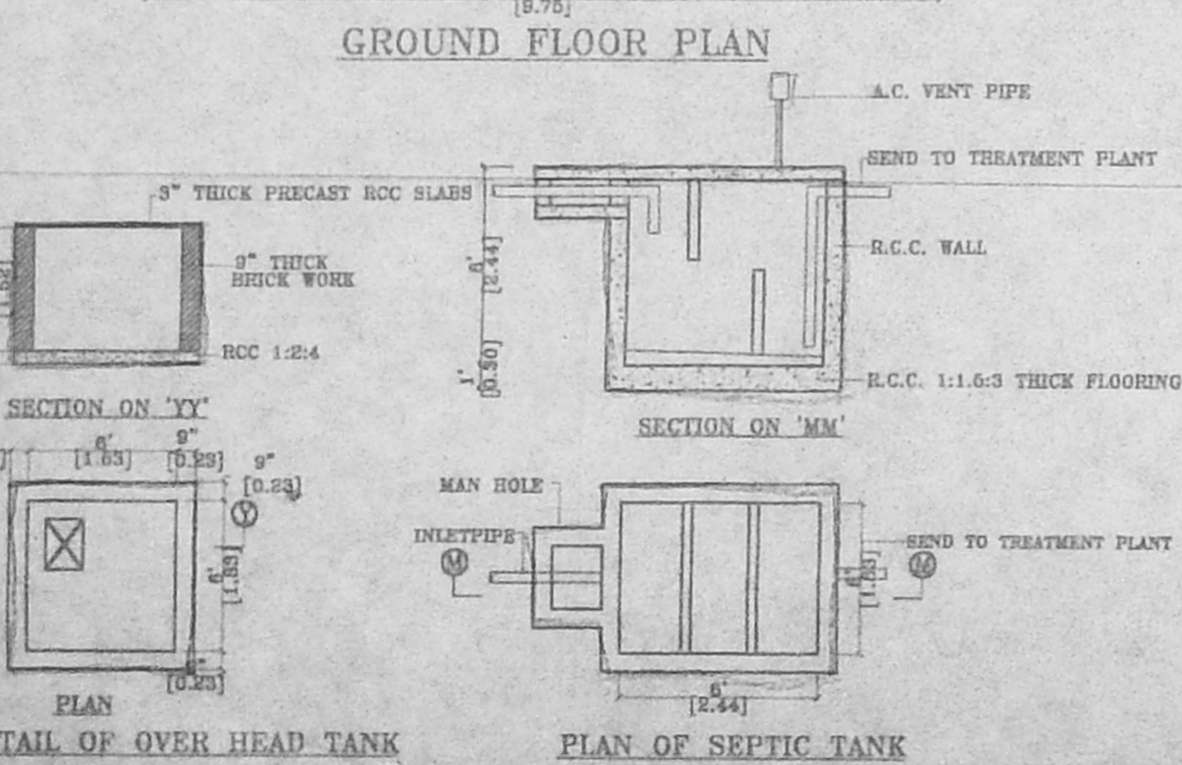

PLAN SHOWING THE PROPOSED NEW CMDA 'A' CHANNEL
C.No. PA/33922/2004
4TH STREET, SHAKTHI NAGAR,
CHENNAI / - 600 116
P. A. I. 21/04/10

PRESENT S.NO.59 PART&60/10/12/04
FOUR VILLAGE, SAIDAPET D.P.
TALUK, CHENGALPATTU DISTRICT.

SPECIFICATIONS

9" TH. PARAPET WALL AROUND WEATHERING COURSE IN BRICK JELLY LIME CONC. RCC BRAM IN C.C 1:2:4 MIX
RCC ROOF SLAB IN C.C 1:2:4 MIX
RCC LINTEL CUM SUNSHADE IN CC 1:2:4 MIX
SUPERSTRUCTURE IN B.W. IN CM 1:6 AND PLASTERING IN CM 1:3, 12 mm TH. FLOOR FINISHING WITH MOSAIC TILES
RCC PLINTH BEAM IN C.C 1:2:4 MIX FLOORING CONC. IN C.C 1:4:8

AREA STATEMENT

	SQ.FT.	SQM.
PLOT EXTENT	2551.50	237.00
GROUND FLOOR	1236.00	115.00
FIRST FLOOR	854.00	79.00
BUILT UP AREA	2090.00	194.00
PLOT COVERAGE	48.00%	
F.S.I.	1.22	

SCHEDULE OF JOINERY

MD MAIN DOOR	3'-6" x 7'-0" (1.06 x 2.13)
D1 DOOR	3'-0" x 7'-0" (0.91 x 2.13)
D2 DOOR	2'-6" x 7'-0" (0.76 x 2.13)
FW FRENCH WINDOW	9'-0" x 7'-0" (2.74 x 2.13)
CW CORNER WINDOW	14'-0" x 7'-0" (4.27 x 2.13)
W WINDOW	5'-0" x 4'-6" (1.52 x 1.37)
W1 WINDOW	6'-0" x 4'-6" (1.83 x 1.37)
W2 WINDOW	9'-3" x 10'-0" (2.82 x 3.04)
V VENTILATOR	2'-0" x 2'-0" (0.61 x 0.61)
V1 VENTILATOR	3'-0" x 2'-0" (0.91 x 0.61)

COLOUR INDEX

PROPOSED	[Symbol]
ROADS	[Symbol]
SITE BOUNDARY	[Symbol]

OWNER
K. S. Srinani