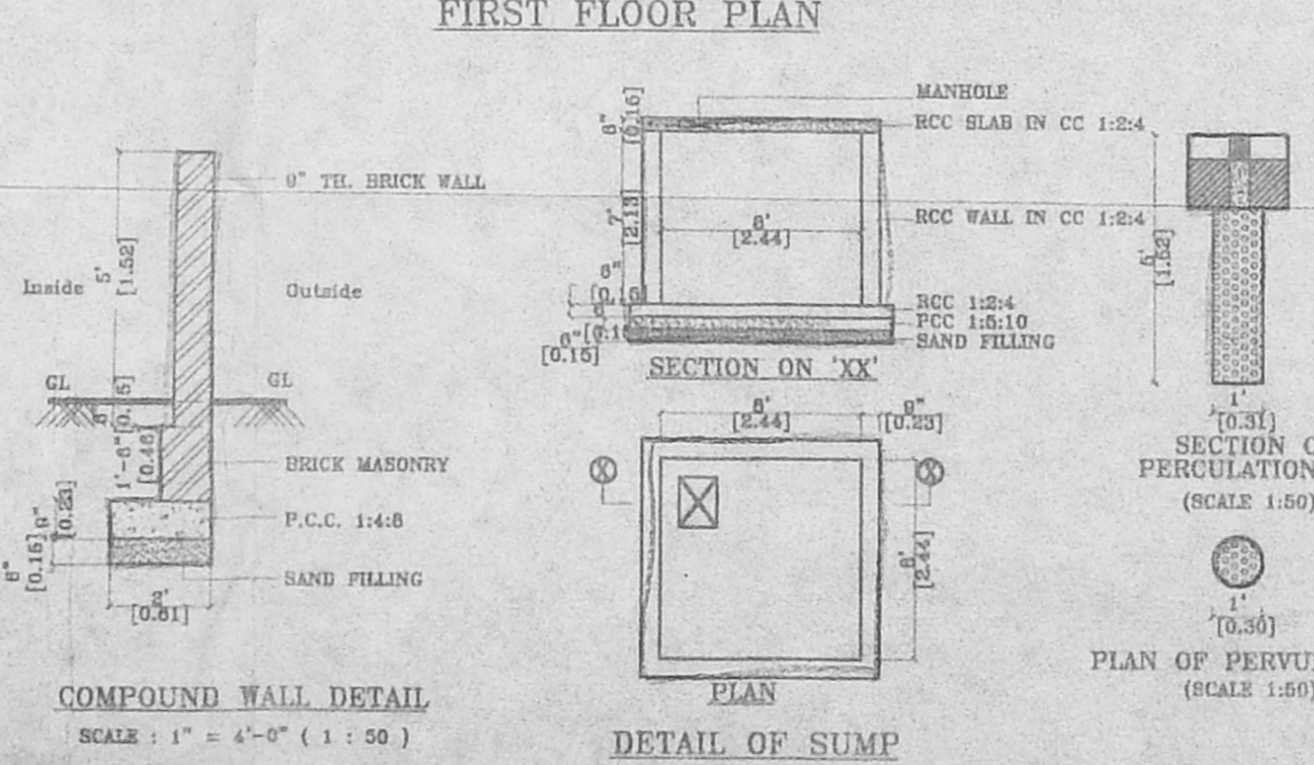

PLAN SHOWING THE PROPOSED NEW CMDA 'A' CHANNEL
C.No. PA/33922/2004
4TH STREET, SHAKTHI NAGAR,
CHENNAI / - 600 116
P. A. I. 21/04/10

PRESENT S.NO.59 PART&60/10/12/04
FOUR VILLAGE, SAIDAPET D.P.
TALUK, CHENGALPATTU DISTRICT.

SPECIFICATIONS

9" TH. PARAPET WALL AROUND WEATHERING COURSE IN BRICK JELLY LIME CONC. RCC BRAM IN C.C 1:2:4 MIX
RCC ROOF SLAB IN C.C 1:2:4 MIX
RCC LINTEL CUM SUNSHADE IN CC 1:2:4 MIX
SUPERSTRUCTURE IN B.W. IN CM 1:6 AND PLASTERING IN CM 1:3, 12 mm TH. FLOOR FINISHING WITH MOSAIC TILES
RCC PLINTH BEAM IN C.C 1:2:4 MIX FLOORING CONC. IN C.C 1:4:8

AREA STATEMENT

	SQ.FT.	SQM.
PLOT EXTENT	2551.50	237.00
GROUND FLOOR	1236.00	115.00
FIRST FLOOR	854.00	79.00
BUILT UP AREA	2090.00	194.00
PLOT COVERAGE	48.00%	
F.S.I.	1.22	

SCHEDULE OF JOINERY

MD MAIN DOOR	3'-6" x 7'-0" (1.06 x 2.13)
D1 DOOR	3'-0" x 7'-0" (0.91 x 2.13)
D2 DOOR	2'-6" x 7'-0" (0.76 x 2.13)
FW FRENCH WINDOW	9'-0" x 7'-0" (2.74 x 2.13)
CW CORNER WINDOW	14'-0" x 7'-0" (4.27 x 2.13)
W WINDOW	5'-0" x 4'-6" (1.52 x 1.37)
W1 WINDOW	6'-0" x 4'-6" (1.83 x 1.37)
W2 WINDOW	9'-3" x 10'-0" (2.82 x 3.04)
V VENTILATOR	2'-0" x 2'-0" (0.61 x 0.61)
V1 VENTILATOR	3'-0" x 2'-0" (0.91 x 0.61)

COLOUR INDEX

PROPOSED	[Symbol]
ROADS	[Symbol]
SITE BOUNDARY	[Symbol]

OWNER
K. S. Srinani