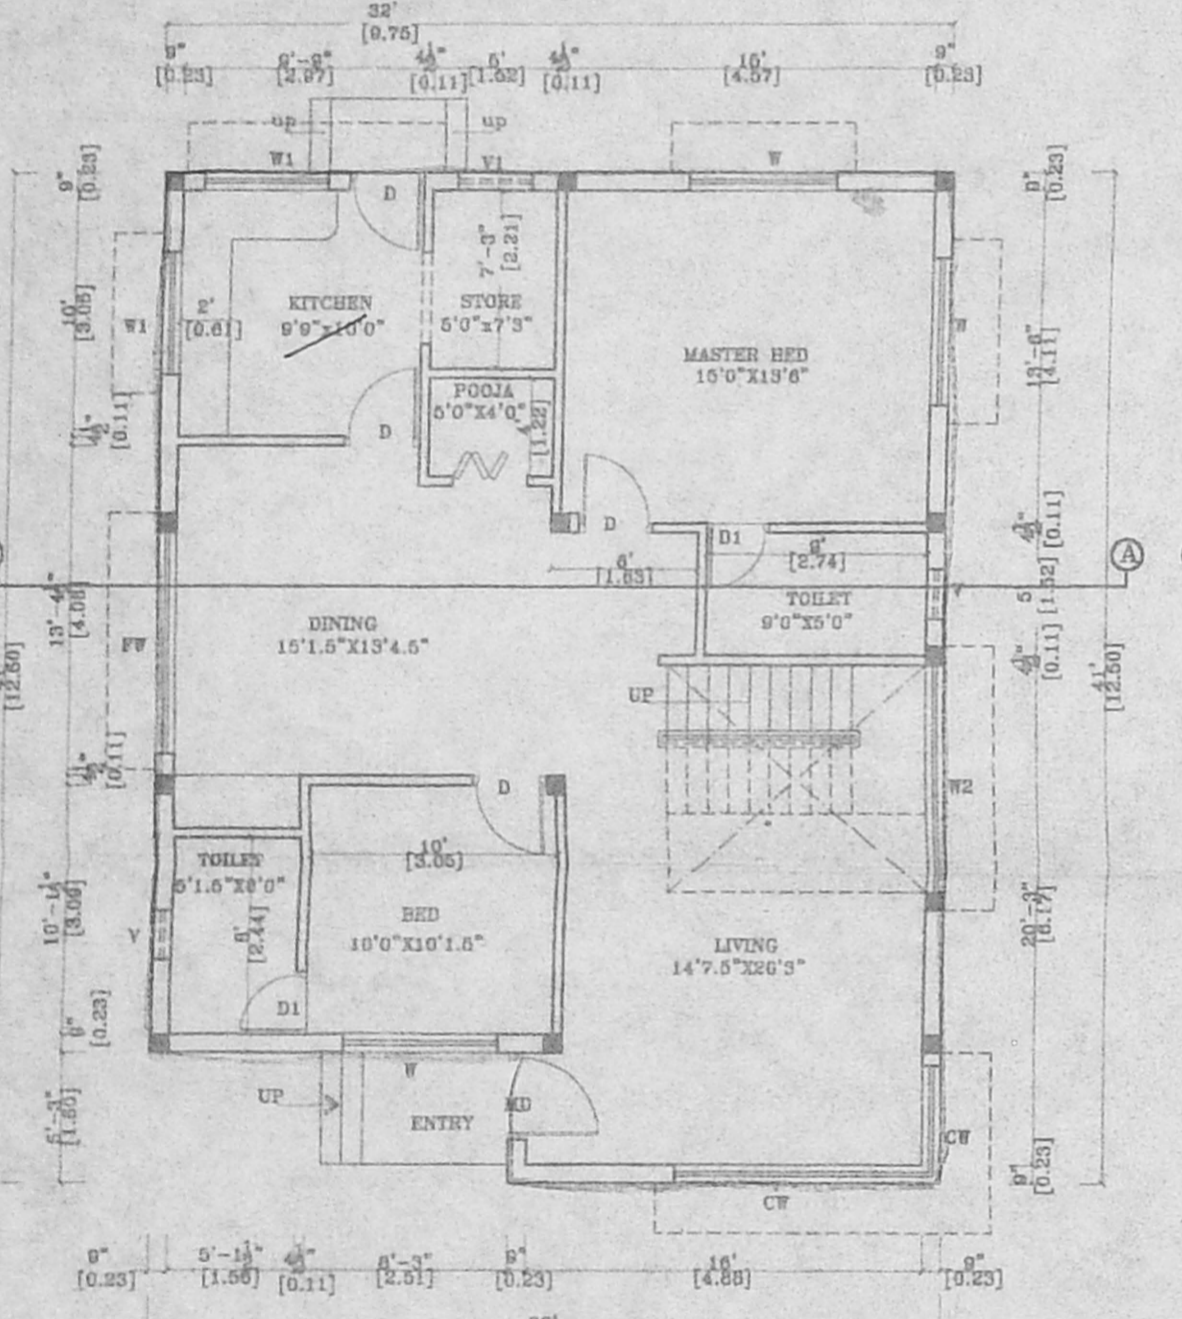

SCHEDULE OF JOINERY

MD MAIN DOOR	3'-6" x 7'-0" (1.06 x 2.13)
D1 DOOR	3'-0" x 7'-0" (0.91 x 2.13)
D2 DOOR	2'-6" x 7'-0" (0.76 x 2.13)
FW FRENCH WINDOW	9'-0" x 7'-0" (2.74 x 2.13)
CW CORNER WINDOW	14'-0" x 7'-0" (4.27 x 2.13)
W WINDOW	5'-0" x 4'-6" (1.52 x 1.37)
W1 WINDOW	6'-0" x 4'-6" (1.83 x 1.37)
W2 WINDOW	9'-3" x 10'-0" (2.82 x 3.04)
V VENTILATOR	2'-0" x 2'-0" (0.61 x 0.61)
V1 VENTILATOR	3'-0" x 2'-0" (0.91 x 0.61)

COLOUR INDEX

PROPOSED	[Symbol]
ROADS	[Symbol]
SITE BOUNDARY	[Symbol]

OWNER
K. S. Srinani