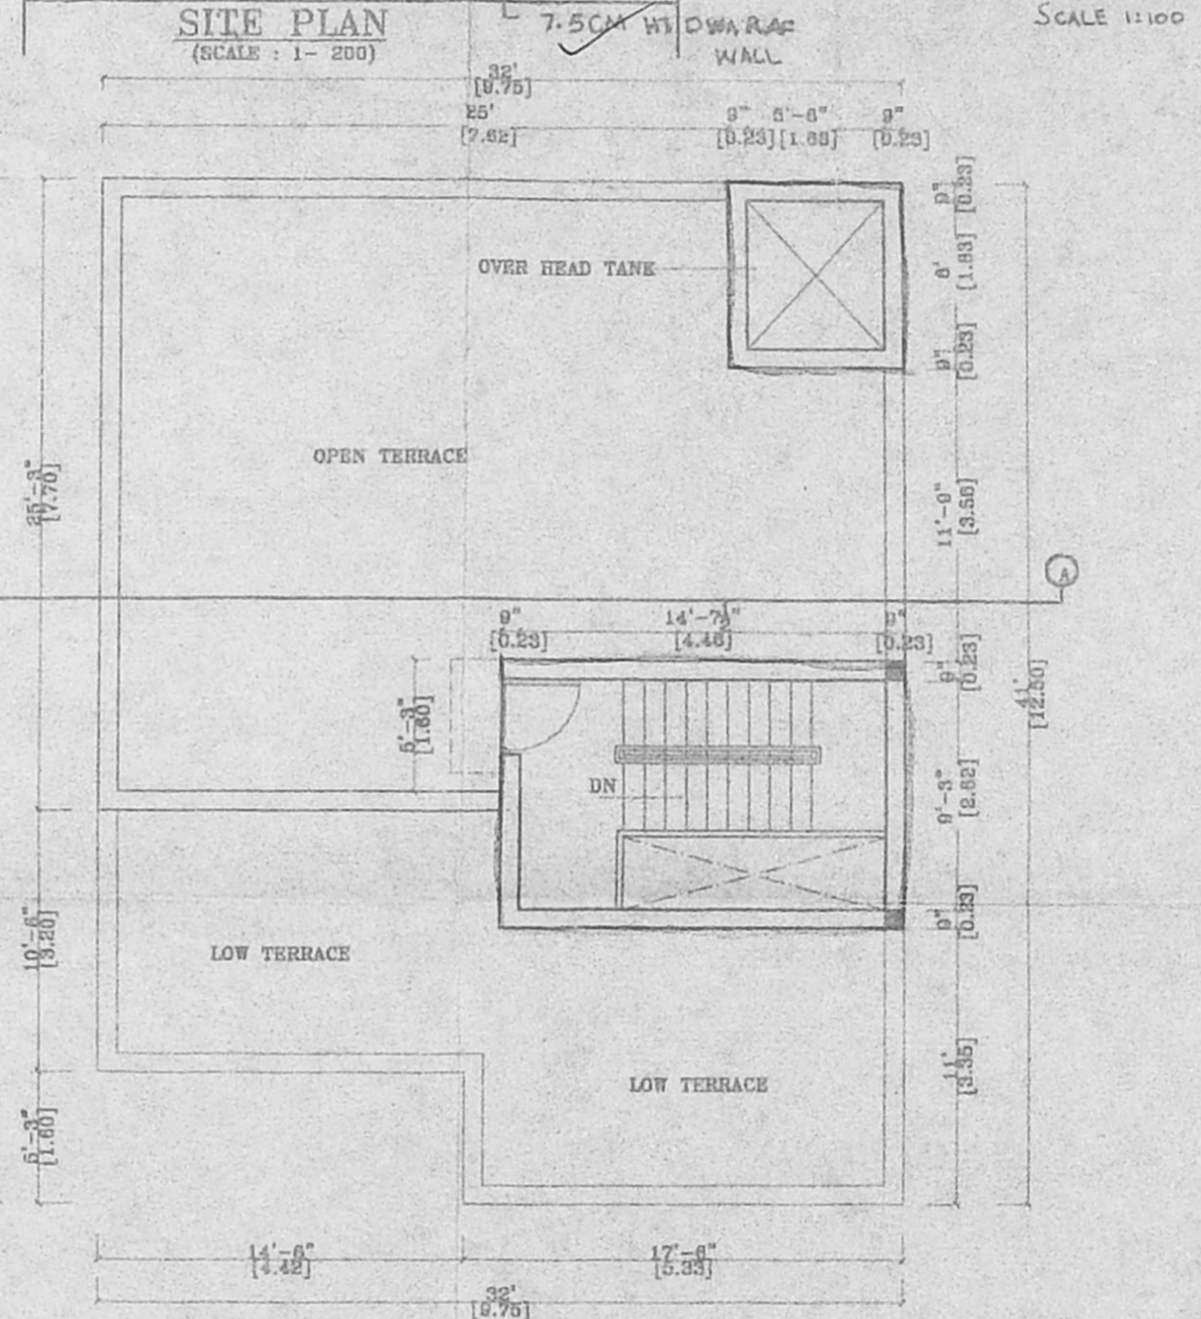

SCHEDULE OF JOINERY

MD MAIN DOOR	3'-6" x 7'-0" (1.06 x 2.13)
D1 DOOR	3'-0" x 7'-0" (0.91 x 2.13)
D2 DOOR	2'-6" x 7'-0" (0.76 x 2.13)
FW FRENCH WINDOW	9'-0" x 7'-0" (2.74 x 2.13)
CW CORNER WINDOW	14'-0" x 7'-0" (4.27 x 2.13)
W WINDOW	5'-0" x 4'-6" (1.52 x 1.37)
W1 WINDOW	6'-0" x 4'-6" (1.83 x 1.37)
W2 WINDOW	9'-3" x 10'-0" (2.82 x 3.04)
V VENTILATOR	2'-0" x 2'-0" (0.61 x 0.61)
V1 VENTILATOR	3'-0" x 2'-0" (0.91 x 0.61)

COLOUR INDEX

PROPOSED	[Symbol]
ROADS	[Symbol]
SITE BOUNDARY	[Symbol]

OWNER
K. S. Srinani