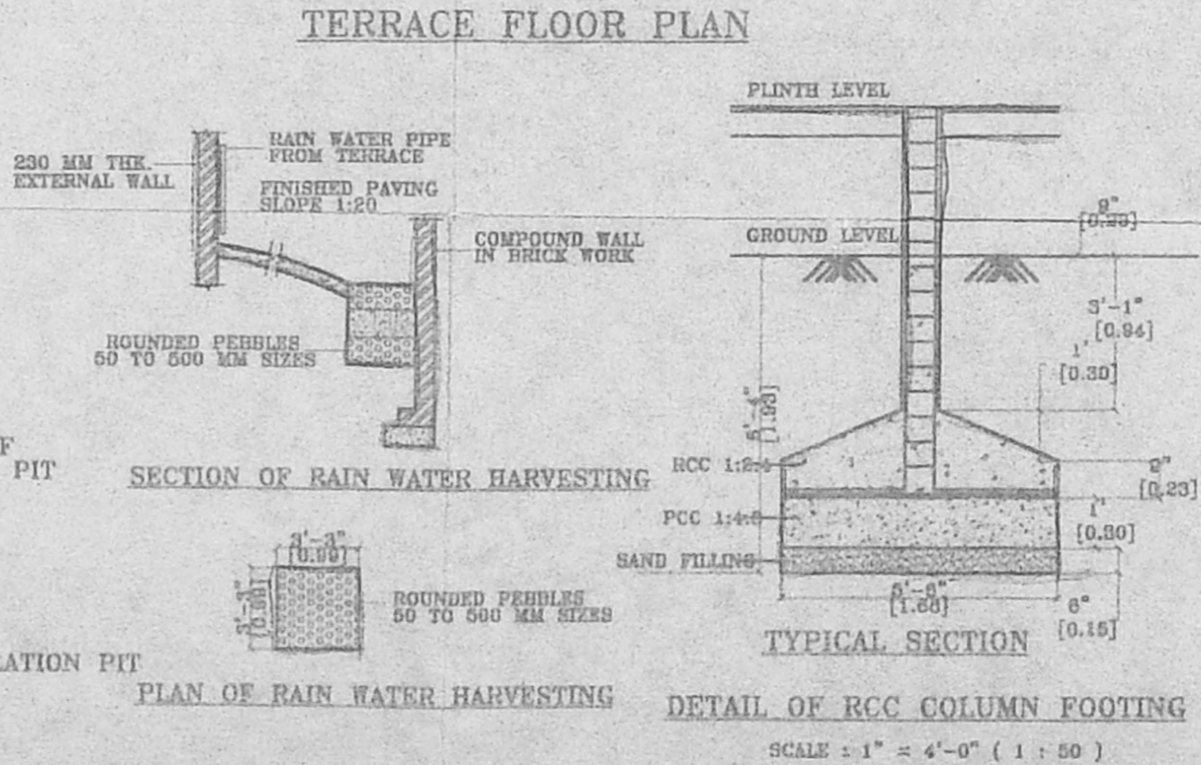

PLAN SHOWING THE PROPOSED NEW CMDA 'A' CHANNEL
C.No. PA/33922/2004
4TH STREET, SHAKTHI NAGAR,
CHENNAI / - 600 116
P. A. I. 21/04/10

PRESENT S.NO.59 PART&60/10/12/04
FOUR VILLAGE, SAIDAPET D.P.
TALUK, CHENGALPATTU DISTRICT.

SPECIFICATIONS

9" TH. PARAPET WALL AROUND WEATHERING COURSE IN BRICK JELLY LIME CONC. RCC BRAM IN C.C 1:2:4 MIX
RCC ROOF SLAB IN C.C 1:2:4 MIX
RCC LINTEL CUM SUNSHADE IN CC 1:2:4 MIX
SUPERSTRUCTURE IN B.W. IN CM 1:6 AND PLASTERING IN CM 1:3, 12 mm TH. FLOOR FINISHING WITH MOSAIC TILES
RCC PLINTH BEAM IN C.C 1:2:4 MIX FLOORING CONC. IN C.C 1:4:8

AREA STATEMENT

	SQ.FT.	SQM.
PLOT EXTENT	2551.50	237.00
GROUND FLOOR	1236.00	115.00
FIRST FLOOR	854.00	79.00
BUILT UP AREA	2090.00	194.00
PLOT COVERAGE	48.00%	
F.S.I.	1.22	

SCHEDULE OF JOINERY

MD MAIN DOOR	3'-6" x 7'-0" (1.06 x 2.13)
D1 DOOR	3'-0" x 7'-0" (0.91 x 2.13)
D2 DOOR	2'-6" x 7'-0" (0.76 x 2.13)
FW FRENCH WINDOW	9'-0" x 7'-0" (2.74 x 2.13)
CW CORNER WINDOW	14'-0" x 7'-0" (4.27 x 2.13)
W WINDOW	5'-0" x 4'-6" (1.52 x 1.37)
W1 WINDOW	6'-0" x 4'-6" (1.83 x 1.37)
W2 WINDOW	9'-3" x 10'-0" (2.82 x 3.04)
V VENTILATOR	2'-0" x 2'-0" (0.61 x 0.61)
V1 VENTILATOR	3'-0" x 2'-0" (0.91 x 0.61)

COLOUR INDEX

PROPOSED	[Symbol]
ROADS	[Symbol]
SITE BOUNDARY	[Symbol]

OWNER
K. S. Srinani