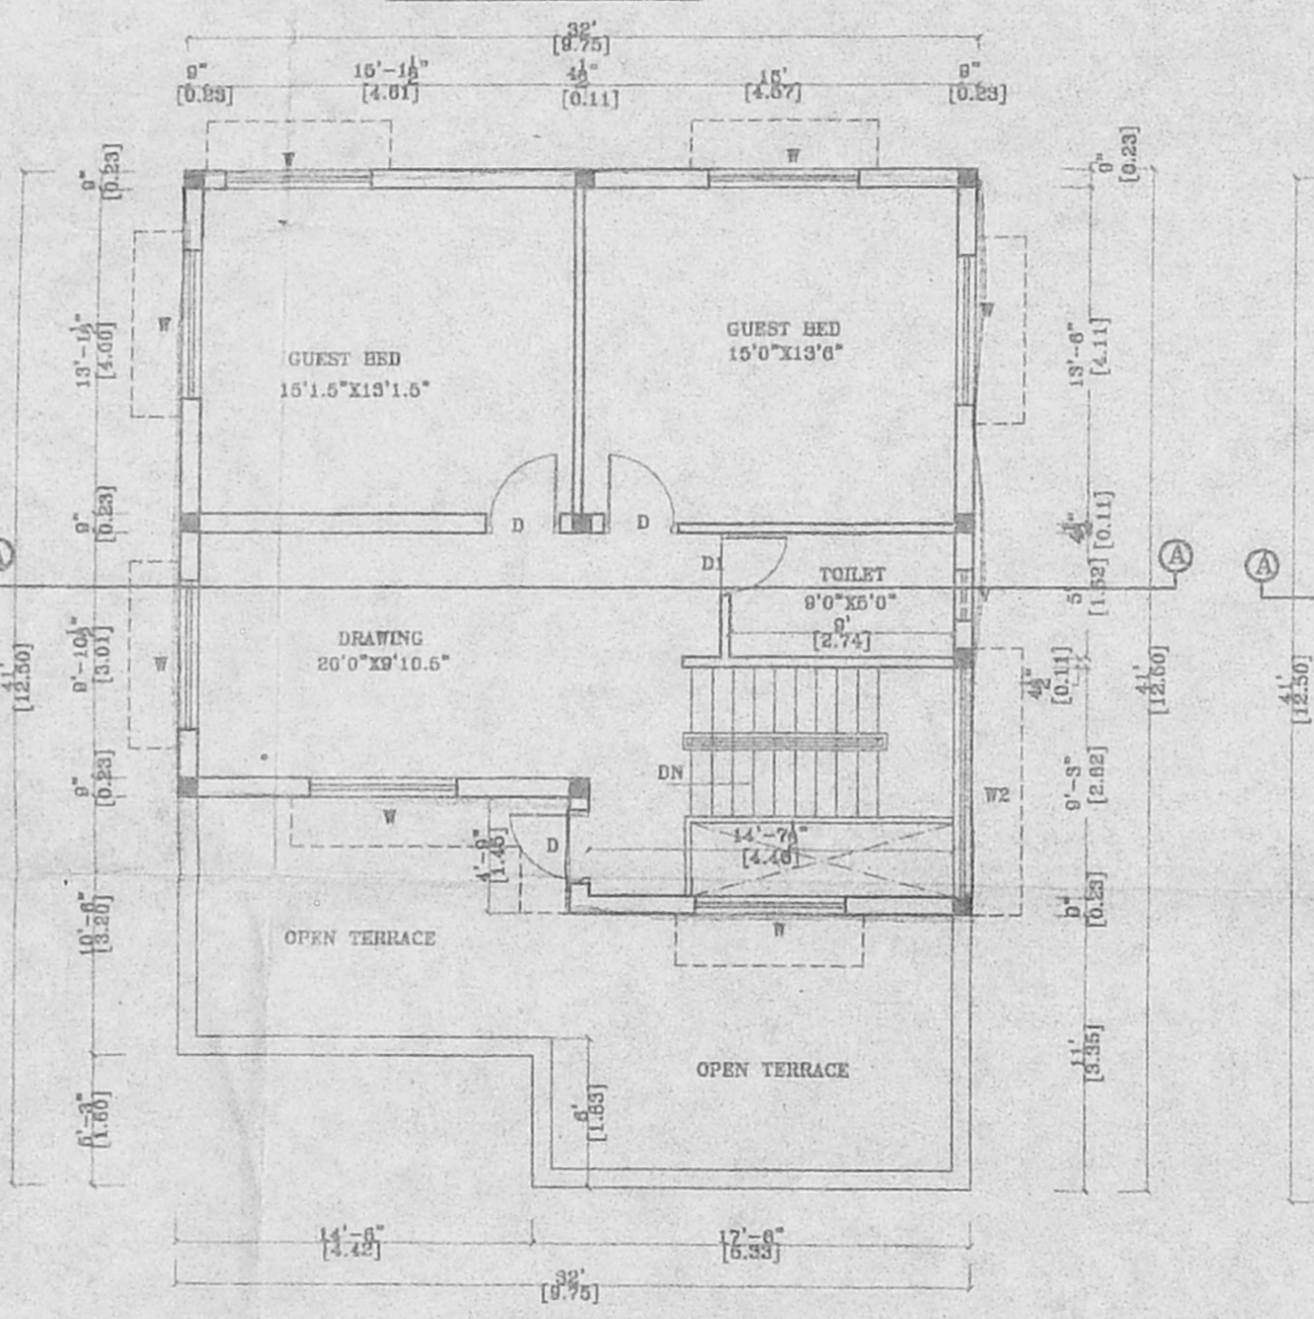

SCHEDULE OF JOINERY

MD MAIN DOOR	3'-6" x 7'-0" (1.06 x 2.13)
D1 DOOR	3'-0" x 7'-0" (0.91 x 2.13)
D2 DOOR	2'-6" x 7'-0" (0.76 x 2.13)
FW FRENCH WINDOW	9'-0" x 7'-0" (2.74 x 2.13)
CW CORNER WINDOW	14'-0" x 7'-0" (4.27 x 2.13)
W WINDOW	5'-0" x 4'-6" (1.52 x 1.37)
W1 WINDOW	6'-0" x 4'-6" (1.83 x 1.37)
W2 WINDOW	9'-3" x 10'-0" (2.82 x 3.04)
V VENTILATOR	2'-0" x 2'-0" (0.61 x 0.61)
V1 VENTILATOR	3'-0" x 2'-0" (0.91 x 0.61)

COLOUR INDEX

PROPOSED	[Symbol]
ROADS	[Symbol]
SITE BOUNDARY	[Symbol]

OWNER
K. S. Srinani